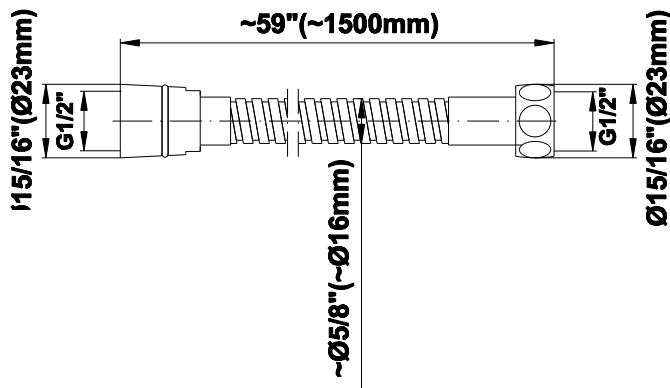

Available Finishes

- Polished Chrome
  G-8605-PC
- Brushed Nickel
  G-8605-BNi
- Polished Nickel
  G-8605-PN
- Unfinished Brass*
  G-8605-UB*
- Steelnox
  G-8605-SN
- Olive Bronze
  G-8605-OB
- Architectural Black
  G-8605-BK
- Architectural White
  G-8605-WT
- Architectural Black w/ Chrome Accents
  G-8605-PC/BK
- Gold*
  G-8605-AU*
- Brushed Gold*
  G-8605-BAU*